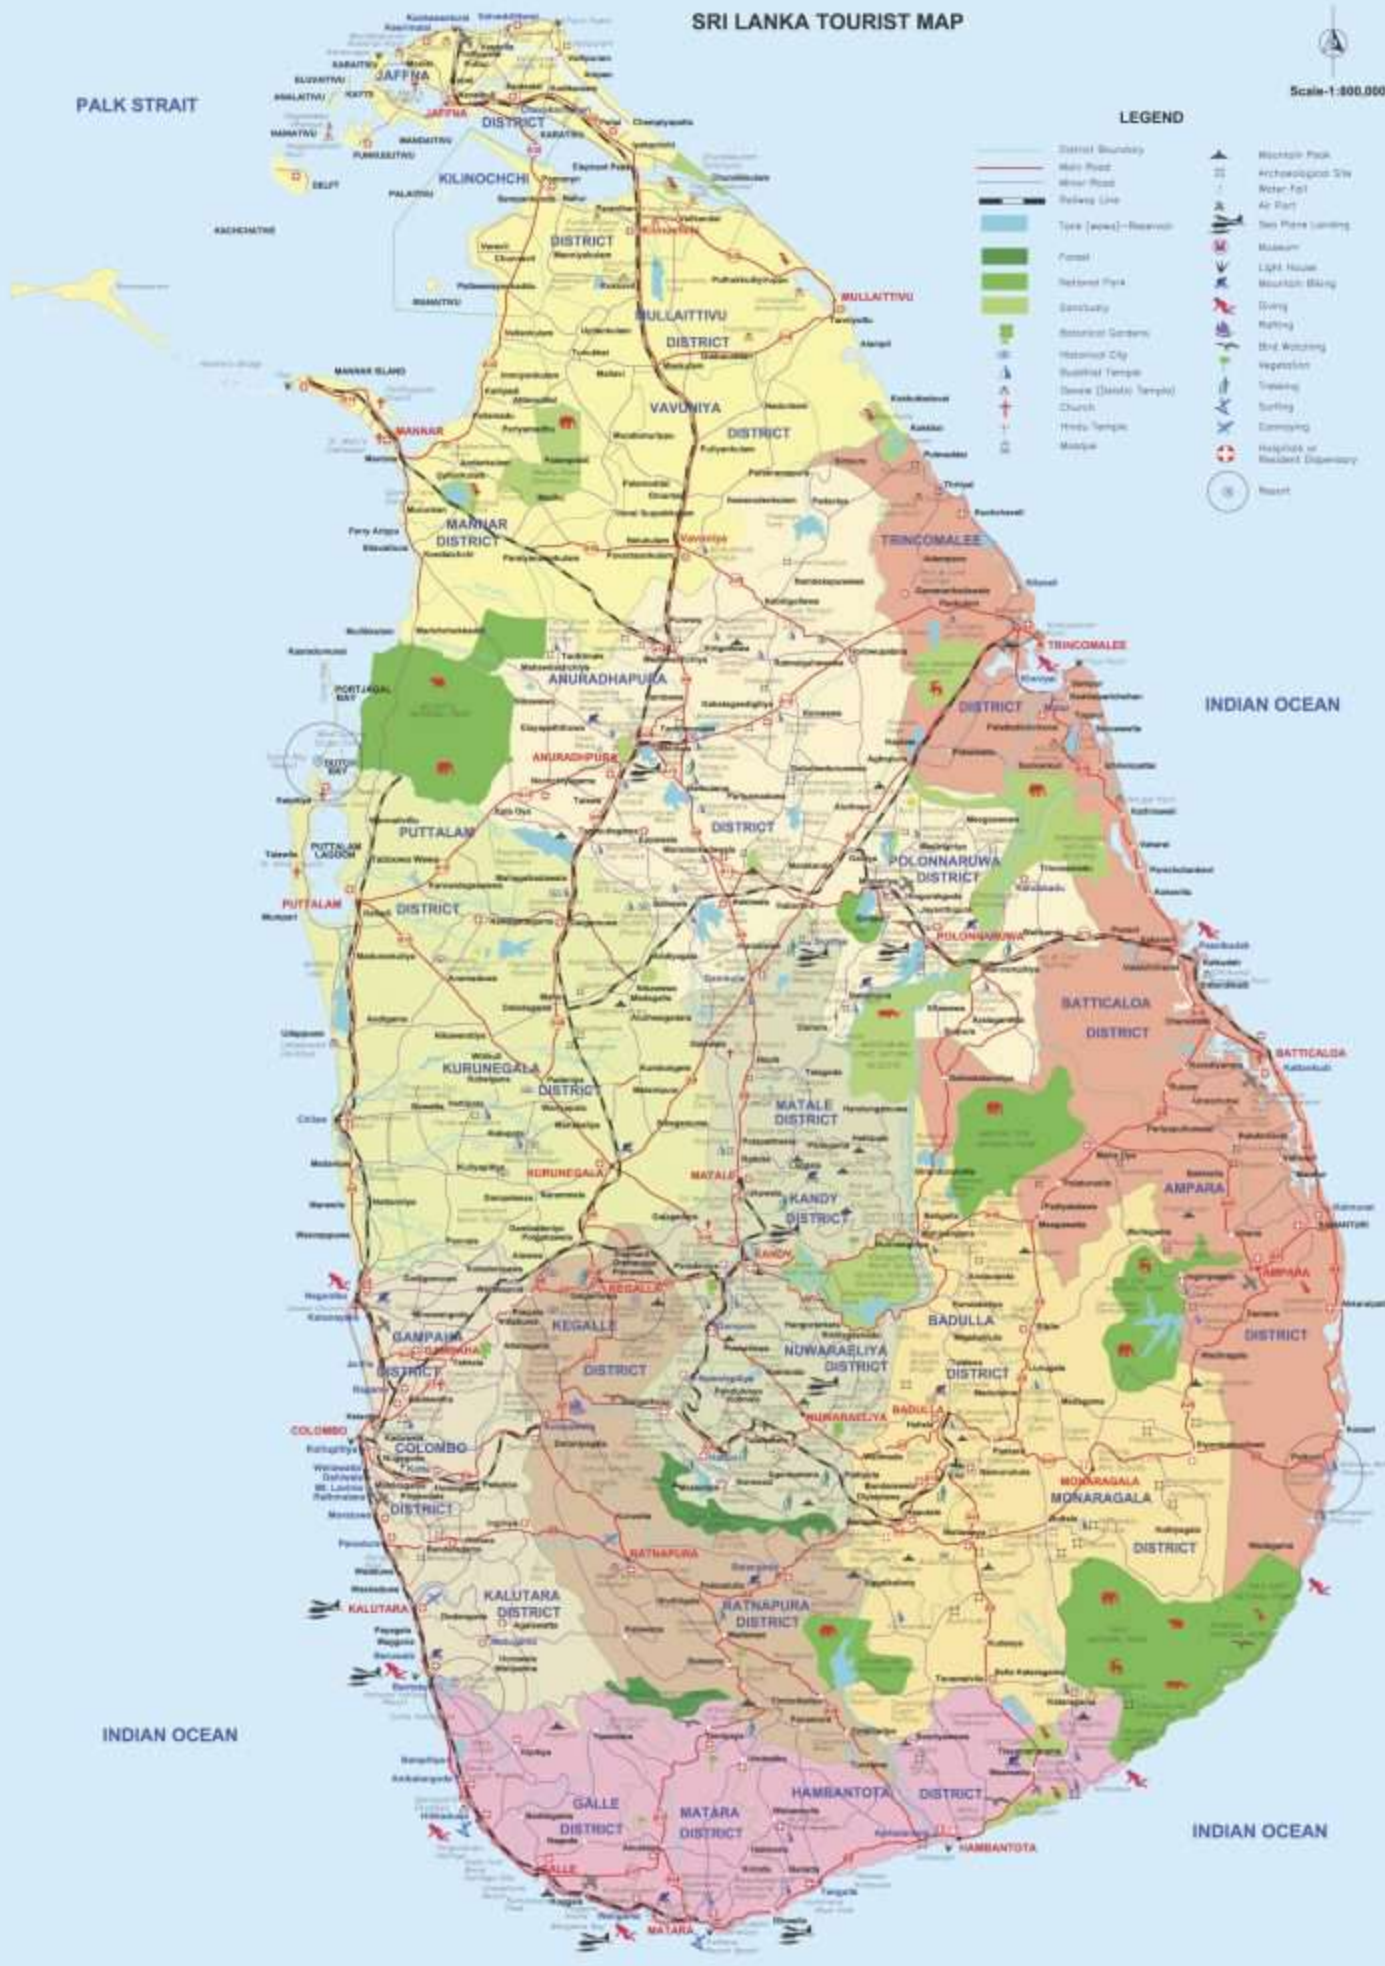

# Sri Lanka Tour Map

- ★ National Capital
- ⊙ Province Capital
- Town
- 🌿 National Parks
- 🌊 Water Reservoirs
- 🛣️ Route Numbers
- 📌 Interesting Place

# SRI LANKA TOURIST MAP

Scale-1:800,000

PALK STRAIT

INDIAN OCEAN

INDIAN OCEAN

INDIAN OCEAN

# SRI LANKA TOURIST MAP

Scale:1:800,000

PALK STRAIT