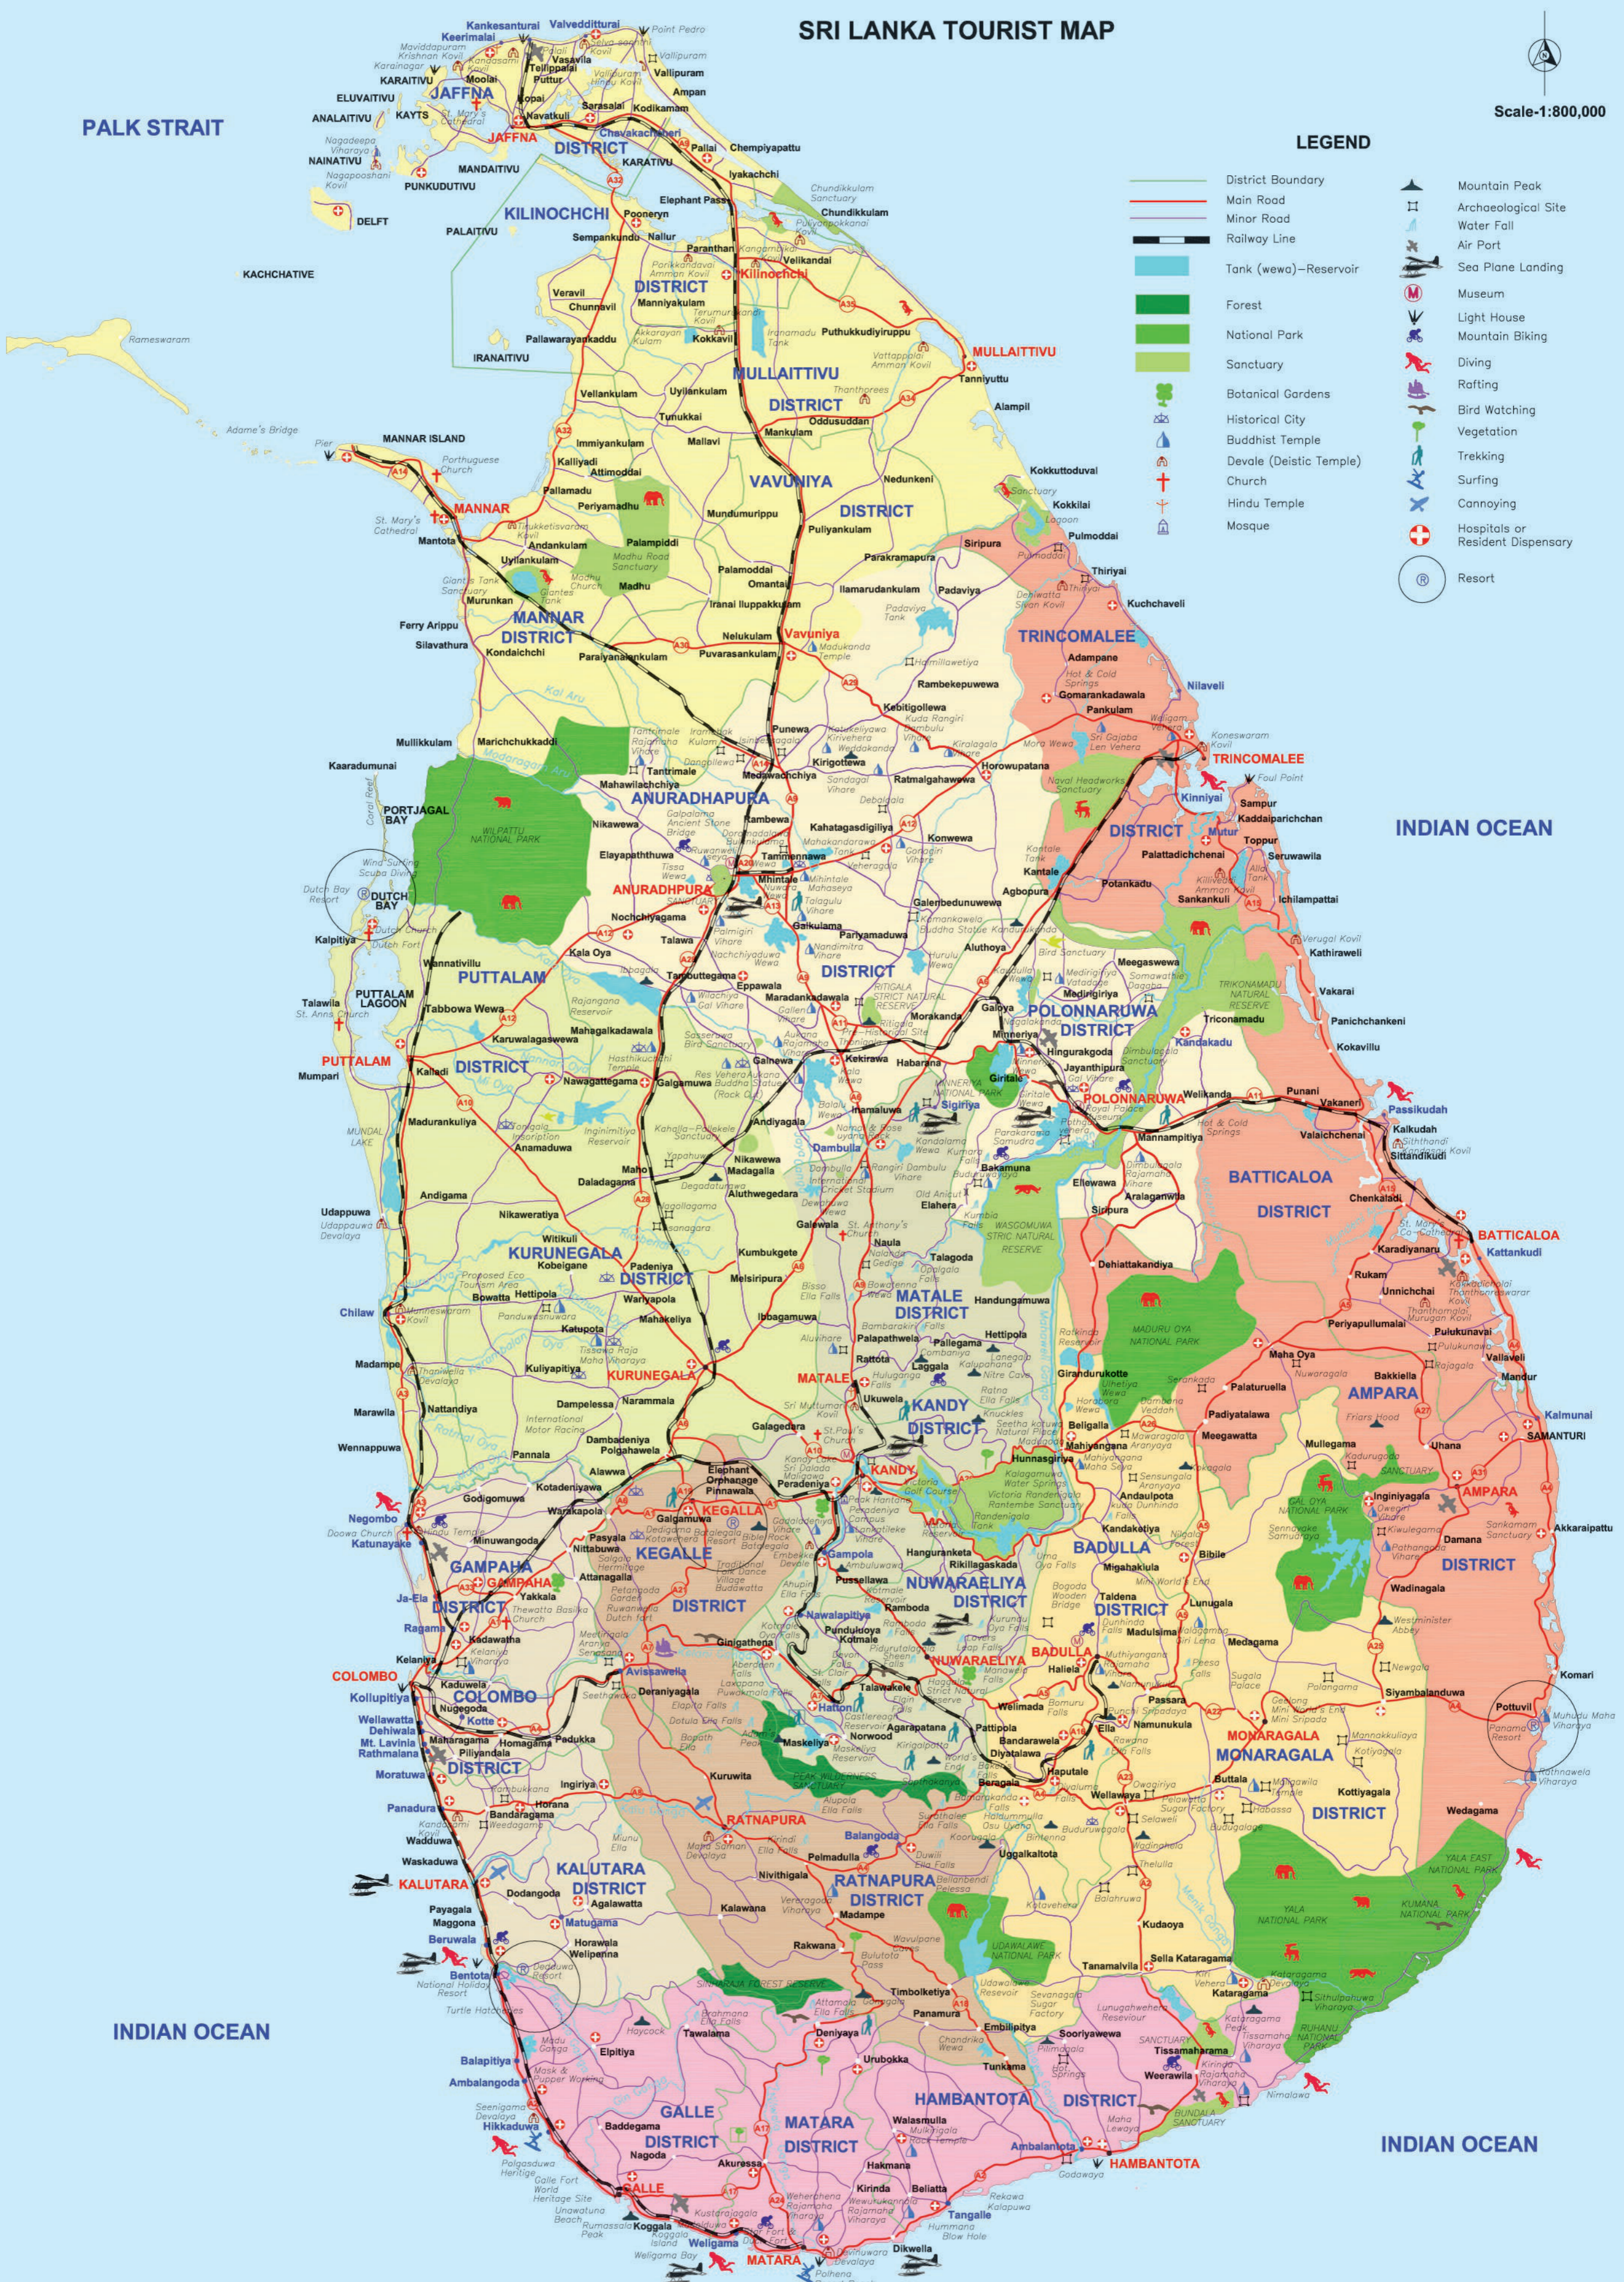

SRI LANKA TOURIST MAP

Scale:1:800,000

PALK STRAIT

LEGEND

- District Boundary
- Main Road
- Minor Road
- Railway Line
- Tank (wewa)-Reservoir
- Forest
- National Park
- Sanctuary
- Botanical Gardens
- Historical City
- Buddhist Temple
- Devale (Deistic Temple)
- Church
- Hindu Temple
- Mosque
- Mountain Peak
- Archeological Site
- Water Fall
- Air Port
- Sea Plane Landing
- Museum
- Light House
- Mountain Biking
- Diving
- Rafting
- Bird Watching
- Vegetation
- Trekking
- Surfing
- Cannoying
- Hospitals or Resident Dispensary
- Resort

INDIAN OCEAN

INDIAN OCEAN

INDIAN OCEAN